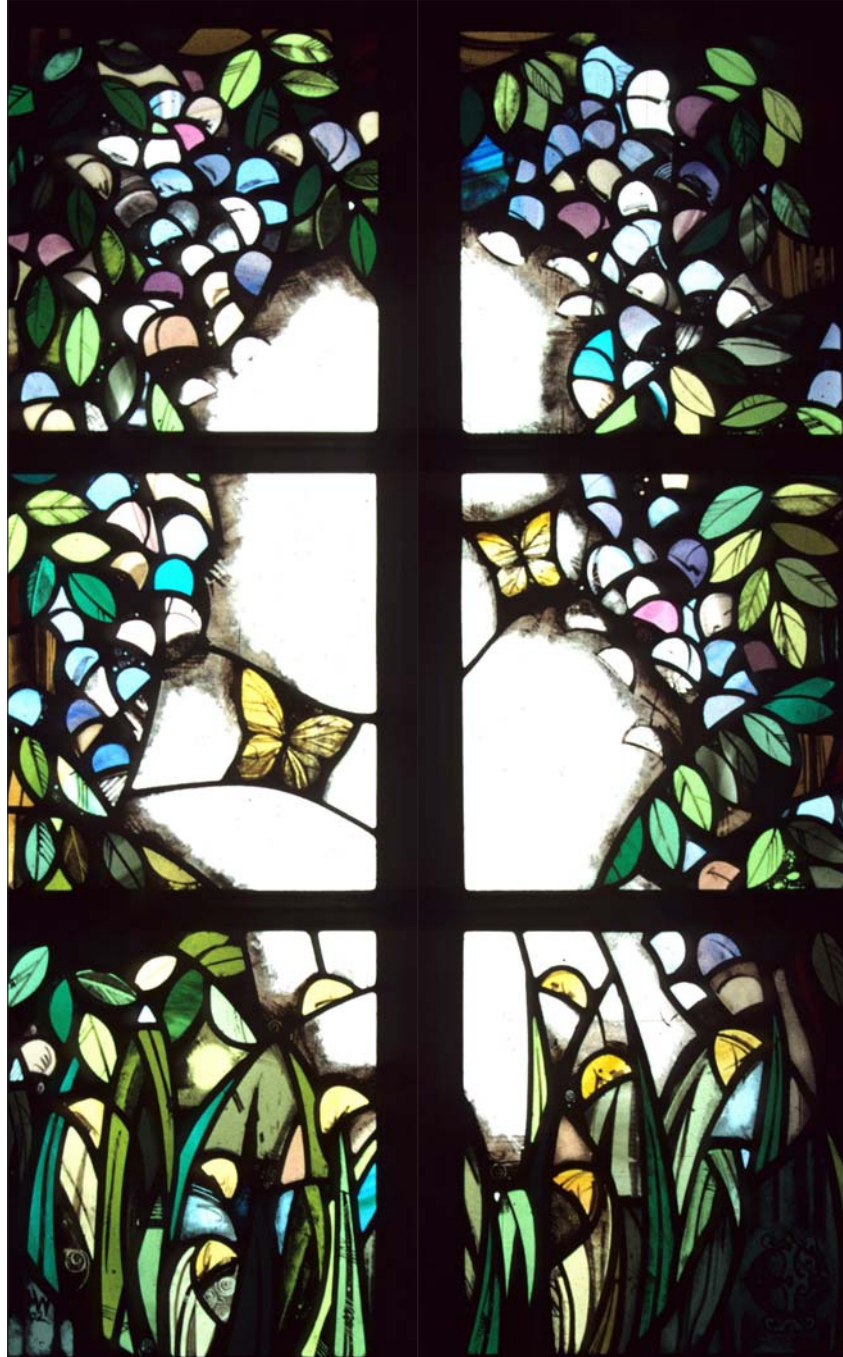

Back to
Home

PRIVATE COMMISSION LONDON

Helen Whittaker
STAINED GLASS
& SCULPTURE

Wisteria - Rest Room (0.9m x 1.5m) 2002

The window was overlooked by neighbouring buildings so textured and painted hand-blown glass was used to maintain privacy. As the window previously overlooked a garden, the request was to capture the spirit of the previous view of Wisteria and still retain the natural light.