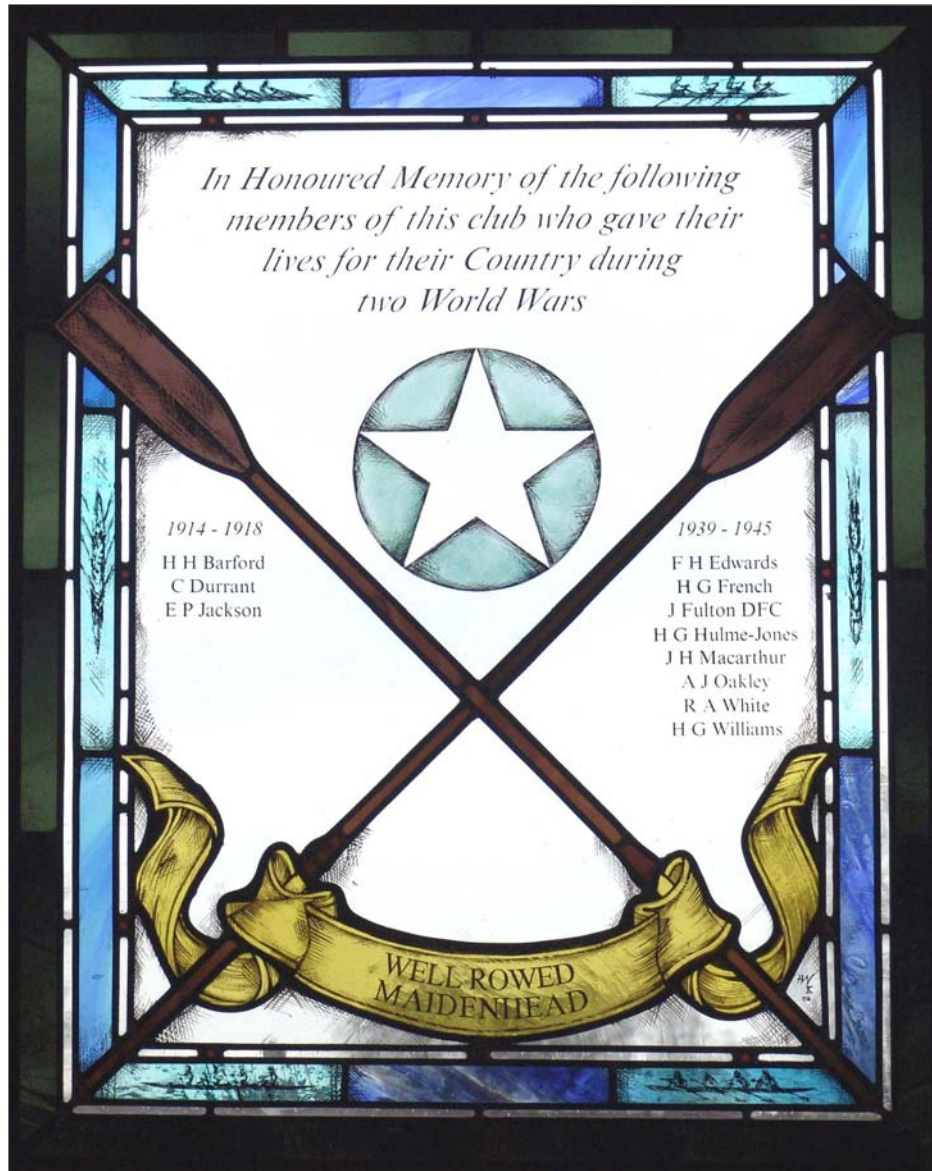

# MAIDENHEAD ROWING CLUB MAIDENHEAD, BERKSHIRE

Staircase Window (0.6m x 0.9m) 2006

The commission from Maidenhead Rowing Club was for a stained glass window to commemorate those members of the club who gave their lives in defence of their country in the two World Wars. The design uses a basic heraldic layout of crossed oars supported by a scroll and includes a list of the names of the fallen. The detailed figures of oarsmen within the blue border of the window illustrate different stages of the rowing stroke.

**Helen Whittaker**  
STAINED GLASS  
& SCULPTURE