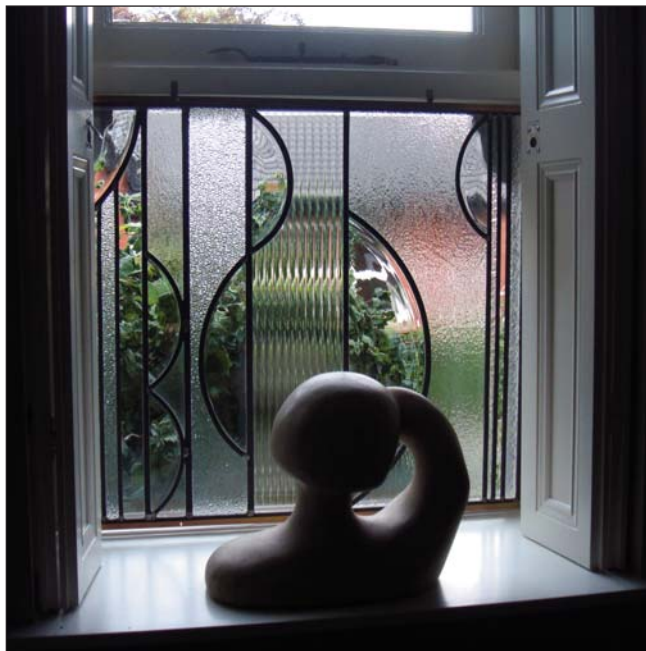

## THE BRIEF

The client's ground floor apartment had two dining space windows that were partially overlooked. The request was for a design that would allow plenty of light into the rooms but provide privacy during day-time and evenings.

## THE WINDOWS

The window design was inspired by the curvature of existing furniture and its transparency was intended as a balance with the intense colouring of existing paintings on the walls of the dining area.