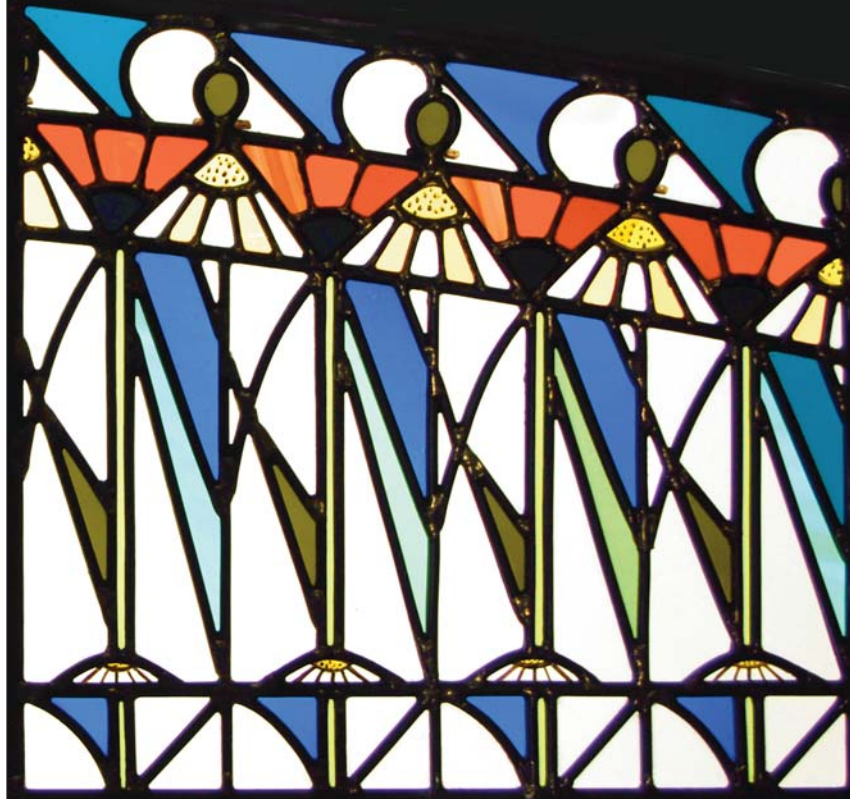

# PRIVATE COMMISSION YORK

Transom and Door Windows (four windows, each 0.38m x 0.38m) 2010

The windows were commissioned by a pharmacist in York.

Helen Whittaker chose, as a theme for the windows, flora associated with healing - poppies, willow, echinacea (cone flowers) and camomile.

The decorative design makes reference to the Arts and Crafts Movement.

**Helen Whittaker**  
STAINED GLASS  
& SCULPTURE

Barley Studio, Church Balk, Dunnington, York YO19 5LH  
01904 489093 helen@barleystudio.co.uk  
www.barleystudio.co.uk / www.helenwhittakerart.com