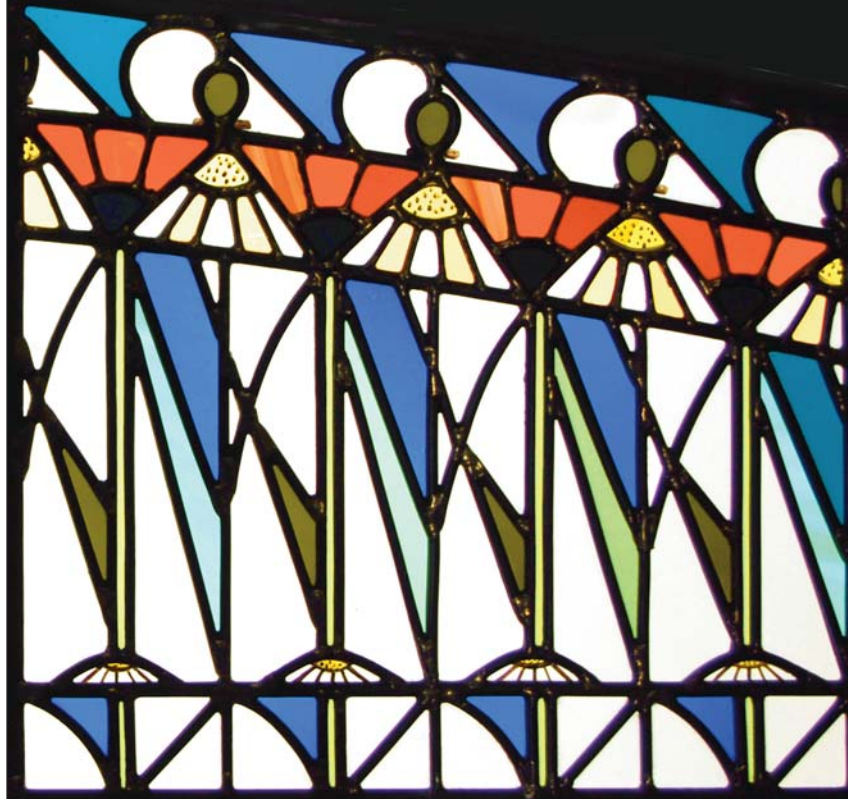

The windows were commissioned by a pharmacist in York.

Helen Whittaker chose, as a theme for the windows, flora associated with healing - poppies, willow, echinacea (cone flowers) and camomile.

The decorative design makes reference to the Arts and Crafts Movement.

Helen Whittaker
STAINED GLASS
& SCULPTURE